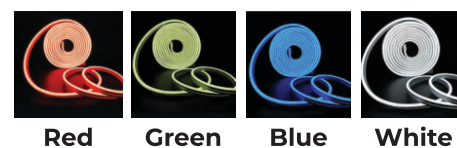

**Quick Info**

CRI ≥ 80/90  
 2700K, 3000K, 4000K, RGBW  
 Up to 85 lm/W  
 Non-Dimmable/ Dali-Dimmable/  
 DMX Controller  
 SDCM<3  
 L70 @50,000h  
 Silicon

**Types**

Surface

**Single Line Diagram**

**FLEX 360**

FLEX 360 Neon Light has :

- Luminaire housing of Silicon.
- IP67, High Ingress Protection against dust & Moisture.
- High power LED neon light with top bend feature.
- Diffused light to achieve even, soft and eye friendly lighting effect.
- Energy-efficient LED with high color rendering.
- Excellent toughness, simple and stylish appearance, delicate and unique
- High color rendering, Let the object show the original color.

### Material Colour

White