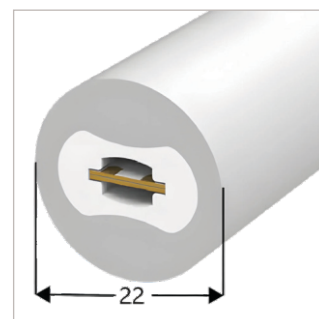

Single Line Diagram